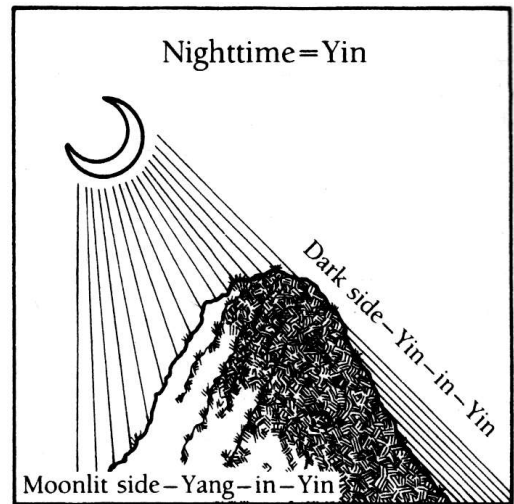

Yin-Yang Pairs

Yang

Yin

Expanding
Function, Active
Ascending
Above
Heaven
Masculine
Outside
Hot
Dry
Energy
Light
Hard
Revealed
Exterior
Rapidity
Mind
Restless
Light
Energy of the body
Transformation

The opposition of Yin and Yang is the motive force of all the changes, development and decay of things.

Everything contains Yin and Yang, but it is always in a changing balance.

Yin and Yang cannot exist without each other.

Yin and Yang transform into each other.

Contracting
Substance,
Passive
Descending
Below
Earth
Feminine
Inside
Cold
Watery
Matter
Heavy
Soft
Hidden
Interior
Slowness
Body
Quiet
Dark
Blood, fluids,
tissue
Storage