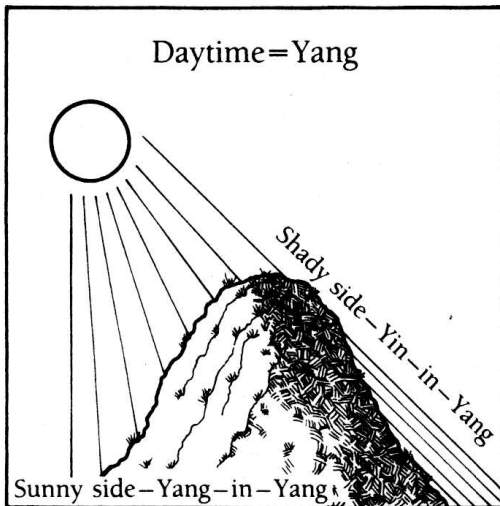

Yin-Yang Pairs

Yang

Yin

Expanding
Function, Active
Ascending
Above
Heaven
Masculine
Outside
Hot
Dry
Energy
Light
Hard
Revealed
Exterior
Rapidity
Mind
Restless
Light
Energy of the body
Transformation

The opposition of Yin and Yang is the motive force of all the changes, development and decay of things.

Everything contains Yin and Yang, but it is always in a changing balance.

Yin and Yang cannot exist without each other.

Yin and Yang transform into each other.

Contracting
Substance,
Passive
Descending
Below
Earth
Feminine
Inside
Cold
Watery
Matter
Heavy
Soft
Hidden
Interior
Slowness
Body
Quiet
Dark
Blood, fluids,
tissue
Storage